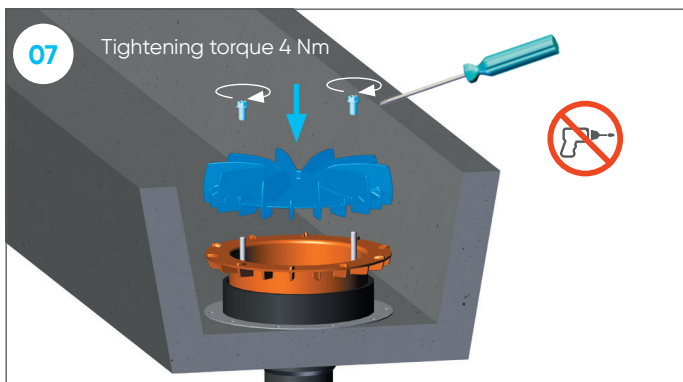

Elevated emergency overflow for gutter outlet 90mm

747593

21/10/130 / 7400102