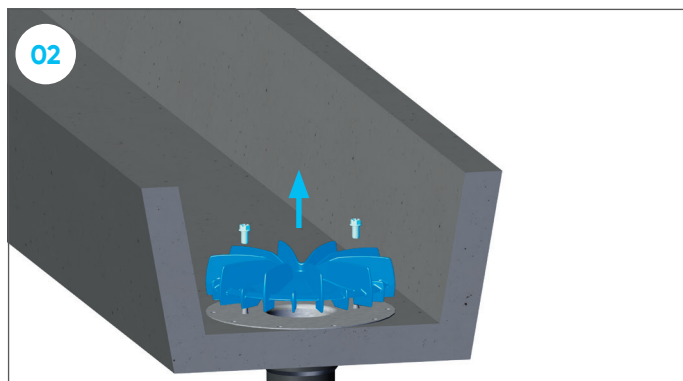

Elevated emergency overflow for gutter outlet 90mm

747593

21/10/130 / 7400102