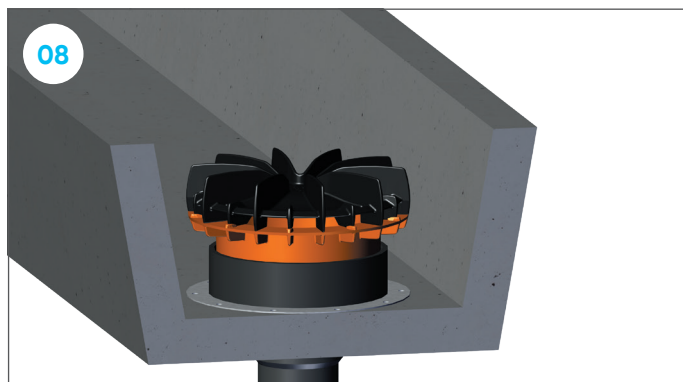

Elevated emergency overflow for gutter outlet 90mm

747593

21/10/130 / 7400102