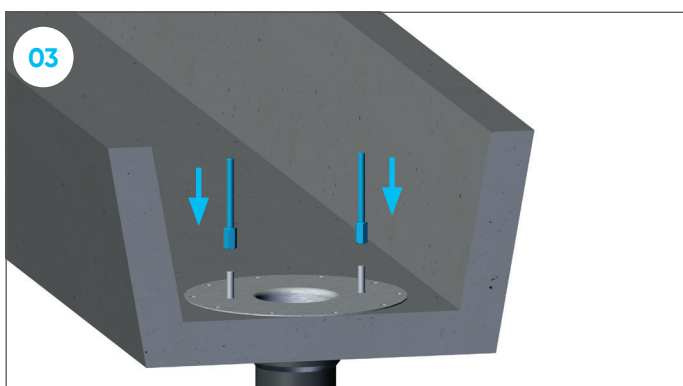

Elevated emergency overflow for gutter outlet 90mm

747593

21/10/130 / 7400102