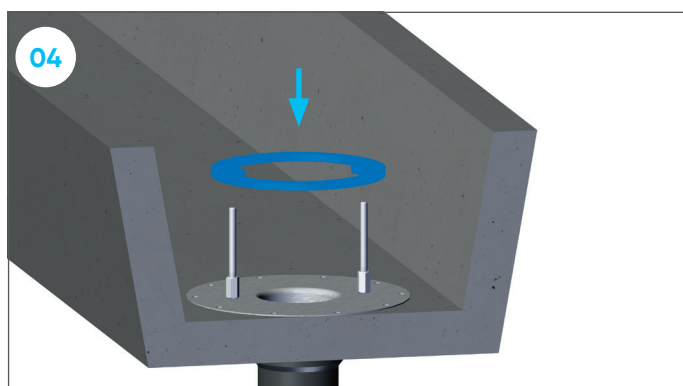

Elevated emergency overflow for gutter outlet 90mm

747593

21/10/130 / 7400102