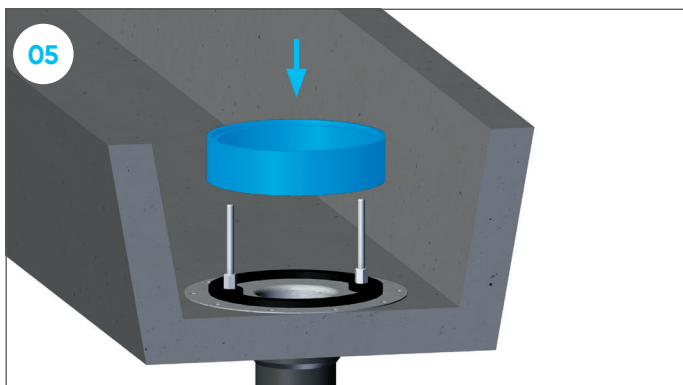

Elevated emergency overflow for gutter outlet 90mm

747593

21/10/130 / 7400102