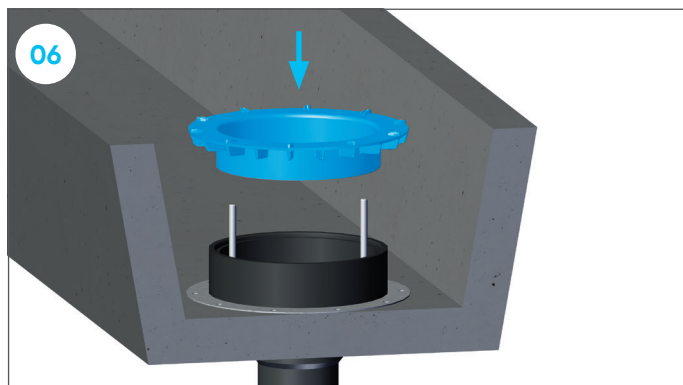

Elevated emergency overflow for gutter outlet 90mm

747593

21/10/130 / 7400102