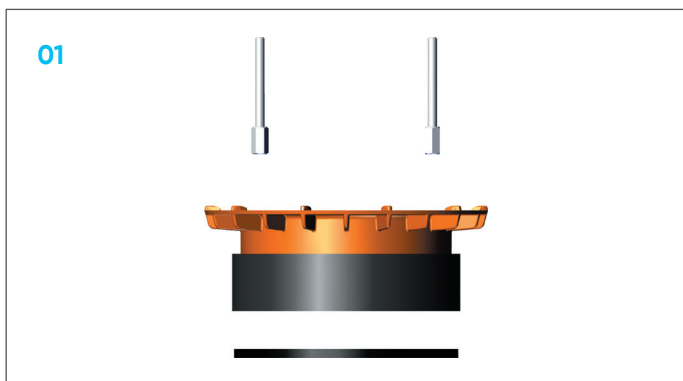

Elevated emergency overflow for gutter outlet 90mm

747593

21/10/130 / 7400102